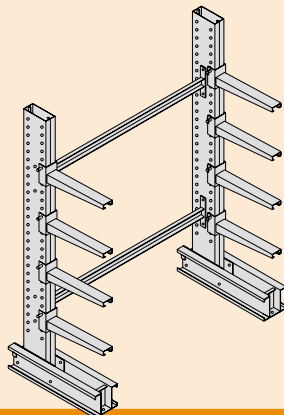

SERIES 4000 STANDARD HEAVY DUTY CANTILEVER RACK

STARTER UNITS INCLUDES: 2 UPRIGHTS, STRAIGHT ARMS, 6' BRACE SET								ADD-ON UNITS INCLUDES: 1 UPRIGHT, STRAIGHT ARMS, 6' BRACE SET			
MODEL NO.	UPRIGHT		BASE LENGTH (IN)	ARMS*			WEIGHT (LBS)	MODEL NO.	ARMS*		WEIGHT (LBS)
	HEIGHT (FT)	CAPACITY (LBS)		LENGTH (IN)	QUANTITY	CAPACITY (LBS)			LENGTH (IN)	QUANTITY	
SINGLE SIDED UNITS								SINGLE SIDED UNITS			
SU8	8	21,500	37	24	8	2,000	643	AU8	24	4	346
SU10	10	15,800	49	36	12	1,200	879	AU10	36	6	476
SU12	12	12,500	61	48	16	1,000	1,119	AU12	48	8	596
DOUBLE SIDED UNITS								DOUBLE SIDED UNITS			
SDU8	8	43,000	65	24	16	2,000	837	ADU8	24	8	443
SDU10	10	31,600	82	36	24	1,200	1,187	ADU10	36	12	630
SDU12	12	25,000	106	48	32	1,000	1,591	ADU12	48	16	832

*Add Suffix "L" to Model Number for Arms with Lips.

SU8
STARTER UNIT