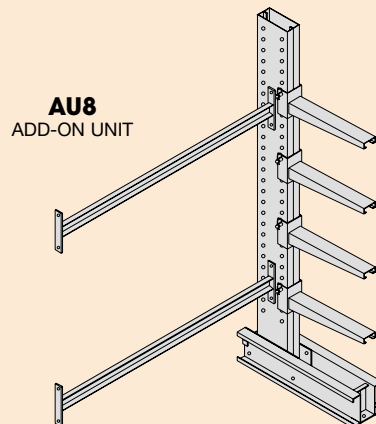

AU8
ADD-ON UNIT